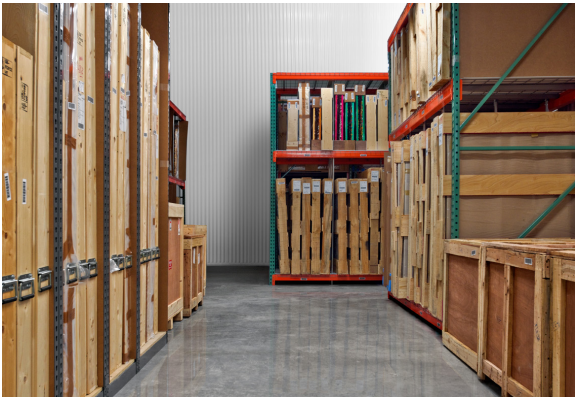

Concierge storage at UOVO: LIC