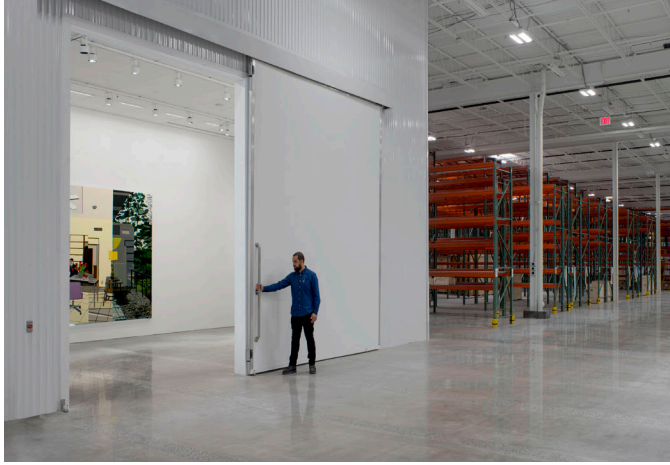

Rockland County

UOVO is the nation's leading storage and services provider for art, fashion, wine, archives, and collectibles with state-of-the-art facilities across the United States.

Our Rockland County location includes two satellite campuses located just 30 minutes north of New York City that combine maximally efficient storage with convenient access for solutions that are wide-ranging and cost-effective.

BLAUVELT

- 140,000-square-foot, purpose-designed facility
- Temperature and humidity-controlled storage spaces with emergency backup generators
- Private and concierge storage options for all collection types
- 25' ceiling height
- 3 fully-enclosed loading docks and 4 loading bays
- Private viewing gallery and work space
- 24/7 UL AA rated security system
- Convenient access to NYC with weekly inter-UOVO shuttle

ORANGEBURG

- 114,000 square-foot, purpose-designed facility
- Temperature and humidity-controlled storage spaces with emergency backup generators
- Private and concierge storage options for all collection types
- 20-30' ceiling heights
- 5 fully enclosed loading docks accesible with tractor trailers
- Private viewing gallery and oversized project space with ability to stage monumental artworks
- 24/7 UL AA rated security system
- Certified to screen cargo under TSA's Certified Cargo Screening Standard Security Program