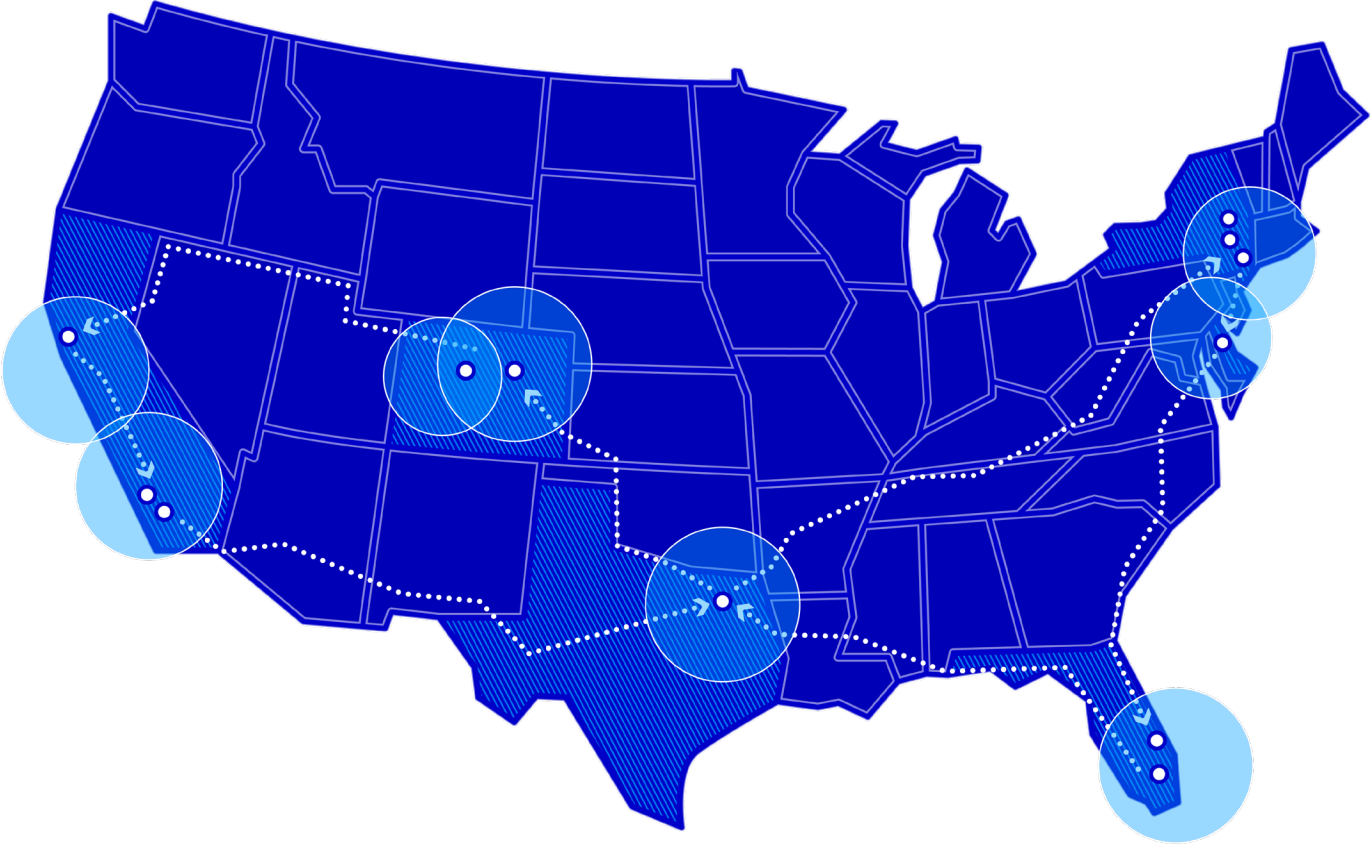

NATIONAL SHUTTLE

Book UOVO's national shuttle, making weekly stops at major US hubs and seamlessly integrated with local deliveries and pickups. This cost-effective and consistent service is enhanced by UOVO's suite of premier services—from storage to expert installation.

UOVO

YOUR COAST-TO-COAST CONNECTION

Shuttles depart from Dallas every Monday and make stops at UOVO facilities across the country. In addition to local transportation in UOVO’s regional markets, we can coordinate pickups and deliveries to major destinations along the shuttle route. Our in-house fleet of specialty air-ride, climate-controlled vehicles are equipped with Babaco alarm systems and GPS tracking.

REGION	SHUTTLE STOPS AT UOVO LOCATIONS	ADDITIONAL CITIES IN OUR SERVICE AREA
East Coast	<ul style="list-style-type: none"> — New York — Delaware — West Palm Beach — Miami 	<ul style="list-style-type: none"> — Philadelphia — Washington, DC — Charlotte — Charleston — Atlanta
Central US	<ul style="list-style-type: none"> — Dallas — Denver — Aspen 	<ul style="list-style-type: none"> — Houston — San Antonio — Austin — Phoenix — Tucson
West Coast	<ul style="list-style-type: none"> — San Francisco — Orange County 	<ul style="list-style-type: none"> — Los Angeles (UOVO Facility opening early 2024) — Palm Springs