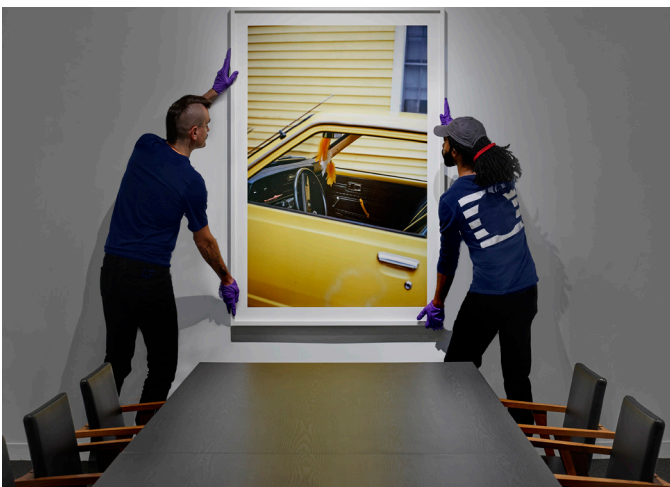

End-To-End Services

STORAGE

UOVO offers bespoke storage solutions across 11 locations in the US. Whether you seek a customized private room or our more flexible concierge storage, we'll help you find the option best suited to your needs.

INSTALLATION

Our expert team of art handlers produce museum-quality results in both public and private settings. We can install everything from a single painting to a large traveling exhibition to a monumental sculpture using specialized rigging equipment.