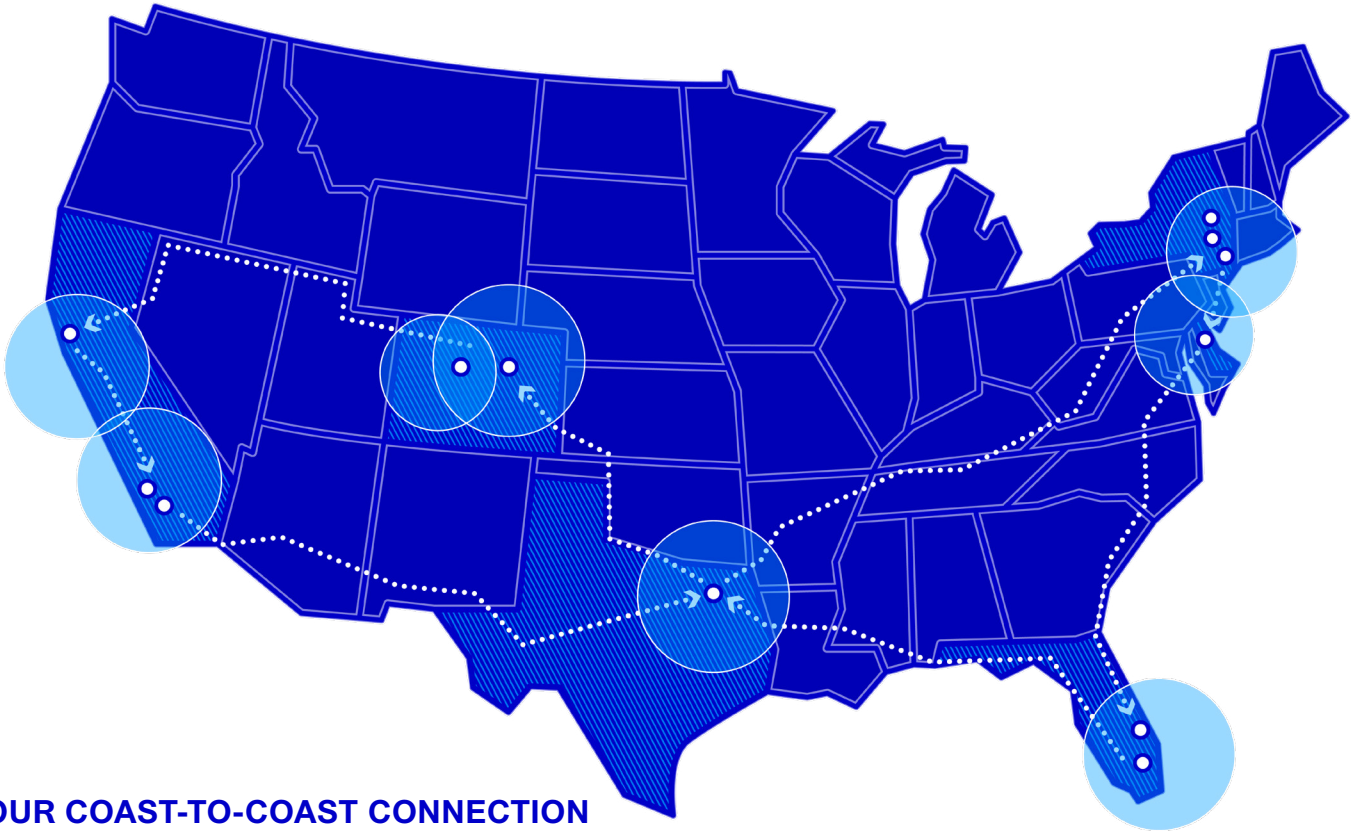

NATIONAL SHUTTLE

Book UOVO's national shuttle, making weekly stops at major US hubs and seamlessly integrated with local deliveries and pickups. This cost-effective and consistent service is enhanced by UOVO's suite of premier services—from storage to expert installation.

UOVO

Shuttle Route

YOUR COAST-TO-COAST CONNECTION

Shuttles depart from Dallas every Monday and make stops at UOVO facilities across the country. In addition to local transportation in UOVO's regional markets, we can coordinate pickups and deliveries to major destinations along the shuttle route. Our in-house fleet of specialty air-ride, climate-controlled vehicles are equipped with Babaco alarm systems and GPS tracking.

REGION	SHUTTLE STOPS AT UOVO LOCATIONS	ADDITIONAL CITIES IN OUR SERVICE AREA
East Coast	<ul style="list-style-type: none">— New York— Delaware— West Palm Beach— Miami	<ul style="list-style-type: none">— Philadelphia— Washington, DC— Charlotte— Charleston— Atlanta
Central US	<ul style="list-style-type: none">— Dallas— Denver— Aspen	<ul style="list-style-type: none">— Houston— San Antonio— Austin— Phoenix— Tucson
West Coast	<ul style="list-style-type: none">— Los Angeles— San Francisco— Orange County	<ul style="list-style-type: none">— Palm Springs