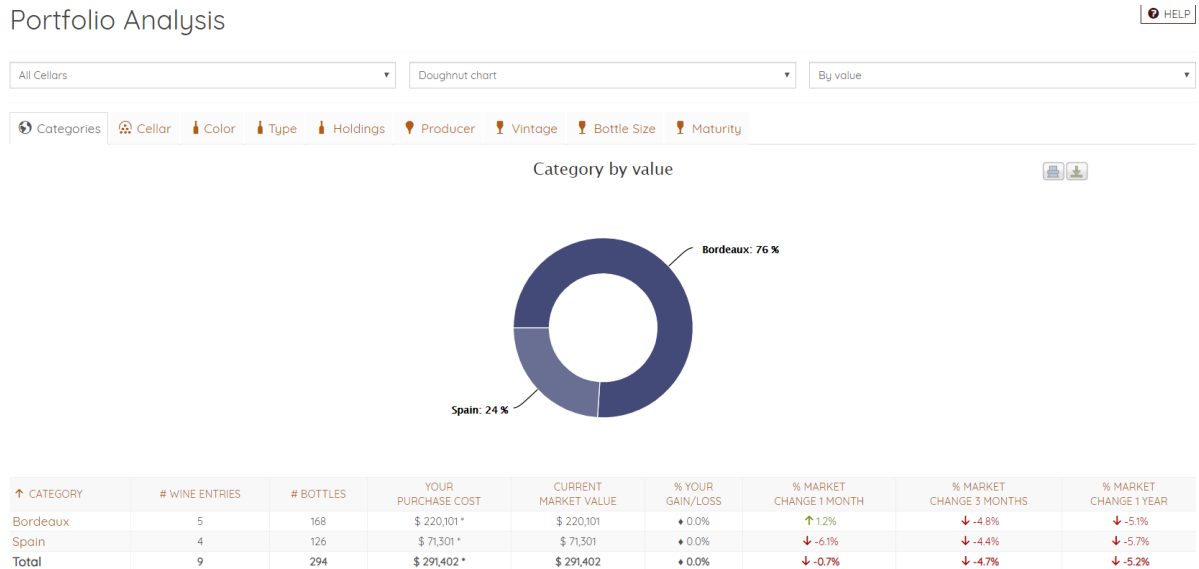

DOMAINE
SERVING WINE COLLECTORS

Wine has been added successfully

1 case of Chateau Margaux Premier Grand Cru Classé 1996 (12 Bottle Case x 750ml)

You currently have 12 bottles in your cellar.

Please choose one of the following options:

ADD ANOTHER WINE TO THE SAME CELLAR ADD THE SAME WINE BACK TO YOUR WINES

Label Photos +

Inspection Photos +

Portfolio Analysis

This is an overview of your wine portfolio by different parameters. Eg. holdings, maturity, etc