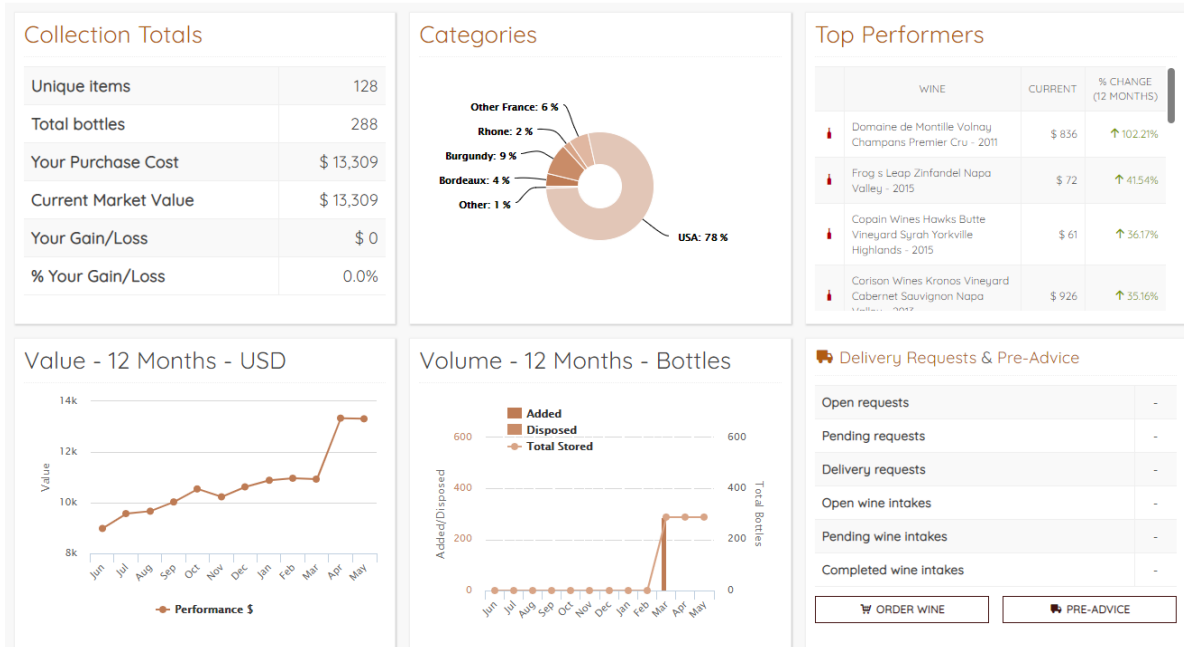

UOVO

WINE

Collection Management Overview

Home page	2
My Overview	3
Your wine collection	3
Categories	3
Delivery requests & Pre-advice	4
Performance	4
Top Performers	4
Your Wine Collection	5
Your Bottles Page	5
Advanced Search	5
Wine Details	6
Add New Wine	7
Portfolio Analysis	8
Delivery request	8
From Domaine	8
To Domaine	11
Indices & stats	12
Indices	12
Relative Value Analysis	12
Wine Analysis	13
Producer Profile	13

Home page

The homepage provides you with 4 boxes from which you can access different areas of the client site. This can be the default login page if you choose it under Profile> Settings.

This page consists of the following:

- Cellar Summary
 - Overview - Information on your collection for decision making
 - Portfolio Analysis - Break down of your holdings
- Collection
 - Your bottles - Full list of all your wines tracked on this platform
 - Add bottle - You can add wine into your cellar (only self managed cellar, eg. Home)
- Indices & Analysis
 - Indices - Compare with other wine indices and other financial markets spanning equities and commodities. You can compare any wine with an index
 - Relative Value Analysis - Compare wines in relation to the price per points as awarded by critics
- Buy, Sell & Advisory
 - Buy wines from Domaine
 - Contact Domaine to Offer wines for Sale

My Overview

This page provides you with aggregated information on your portfolio.

Overview

HELP

Your wine collection

- Unique wine entries - total different wines in your portfolio
- Total bottles - total bottles in your portfolio
- Total cost - total cost of all your wines
- Current value - current market value of your collection
- Gain/Loss - difference between your purchase price and current market situation
- Gain/Loss % - percentage of gain/loss of your wine collection
- Quick link to see all your wines stored in Domaine or in your home cellar