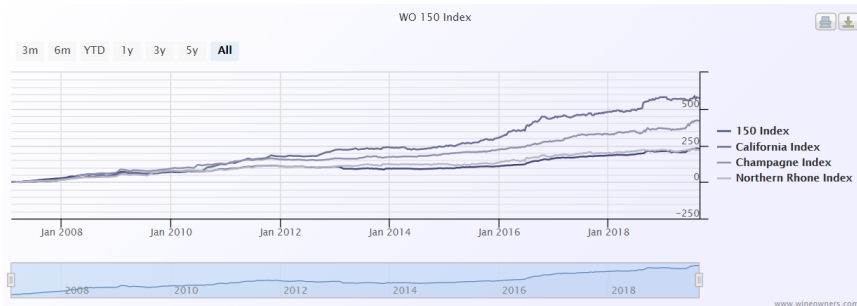

Indices & stats

Indices

On this page you can view and compare wine indices against other wine indices or other financial indices.

View Indices

HELP

Domaine Storage runs a number of fine wine indices, with the goal of benchmarking to a representative basket of the world's greatest, most representative and most traded wines.

Select Main Index: 150 Index

Compare index with:

150 Index

SAVE

COMPARISON	
California Index	X
Champagne Index	X
Northern Rhone Index	X

Relative Value Analysis

In this page you can add wines for comparison. As an example, you could add different vintages of the same producer to decide which vintages you would like to invest in.

Relative Value Analysis

HELP

Please select the critic
Jancis Robinson

Year

Score Price

ADD WINE

Wines HELP

COMPARISON	SCORE	PRICE	PPP
1996 Chateau Margaux Premier Grand Cru Classé	96	$ 853	8.88
1997 Chateau Margaux Premier Grand Cru Classé	92	$ 502	5.46
1998 Chateau Margaux Premier Grand Cru Classé	94	$ 454	4.83
1999 Chateau Margaux Premier Grand Cru Classé	94	$ 473	5.04
2000 Chateau Margaux Premier Grand Cru Classé	92	$ 1,000	10.87

CLEAR ALL

DOWNLOAD

Source data partner: Wine-Searcher.com