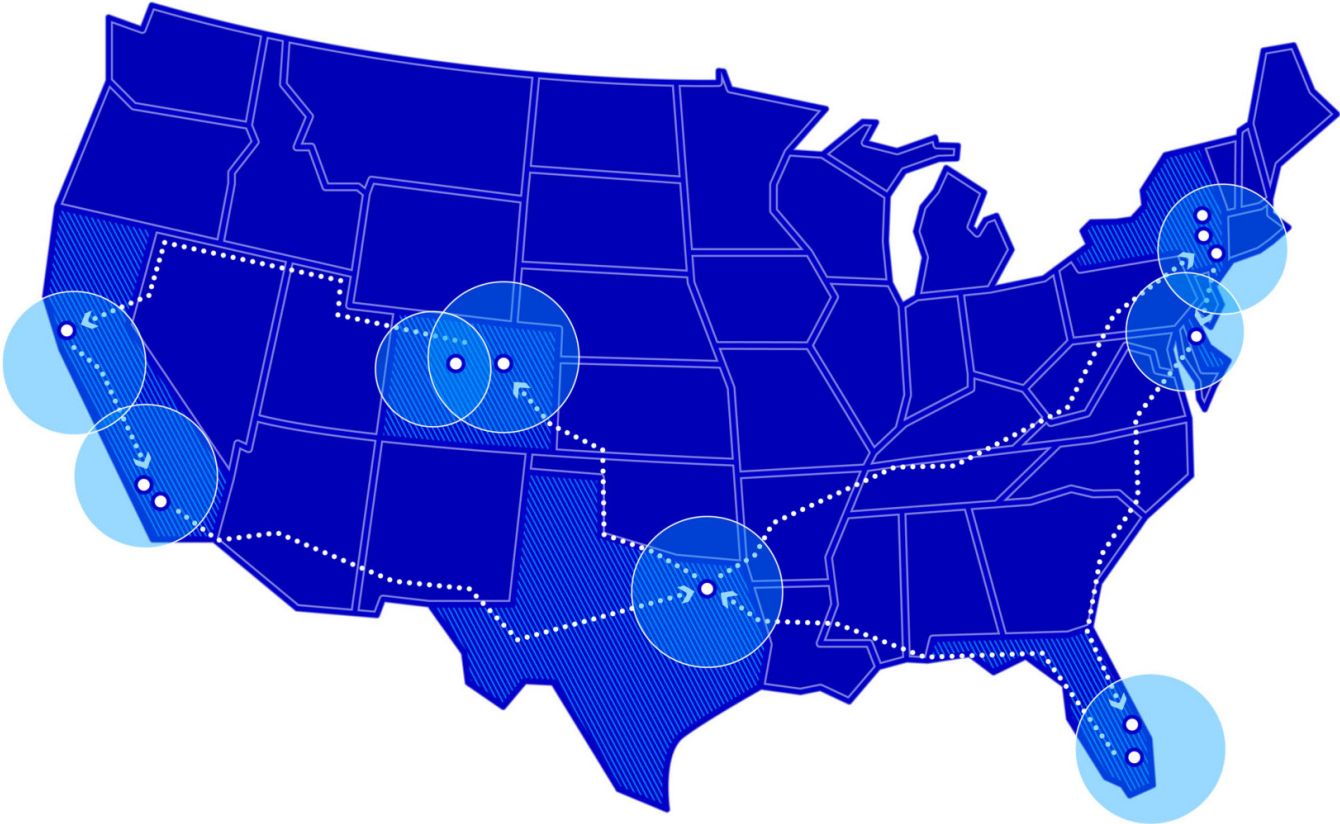

NATIONAL SHUTTLE

Book UOVO's national shuttle, making weekly stops at major US hubs and seamlessly integrated with local deliveries and pickups. This cost-effective and consistent service is enhanced by UOVO's suite of premier services—from storage to expert installation.

UOVO

Shuttle Route

YOUR COAST-TO-COAST CONNECTION

Shuttles depart from Dallas every Monday and make stops at UOVO facilities across the country. In addition to local transportation in UOVO's regional markets, we can coordinate pickups and deliveries to major destinations along the shuttle route. Our in-house fleet of specialty air-ride, climate-controlled vehicles are equipped with Babaco alarm systems and GPS tracking.

REGION	SHUTTLE STOPS AT UOVO LOCATIONS		ADDITIONAL CITIES IN UOVO SERVICE AREA	
East Coast	<ul style="list-style-type: none"> – Delaware – Miami 	<ul style="list-style-type: none"> – New York – West Palm Beach 	<ul style="list-style-type: none"> – Atlanta – Charleston – Charlotte – Nashville 	<ul style="list-style-type: none"> – Philadelphia – Tampa – Washington, DC
Central US	<ul style="list-style-type: none"> – Aspen – Dallas – Denver 		<ul style="list-style-type: none"> – Austin – Chicago – Detroit – Houston 	<ul style="list-style-type: none"> – Phoenix – San Antonio – Tucson
West Coast	<ul style="list-style-type: none"> – Los Angeles – Orange County – San Francisco 		<ul style="list-style-type: none"> – Las Vegas – Palm Springs 	<ul style="list-style-type: none"> – Phoenix – Reno